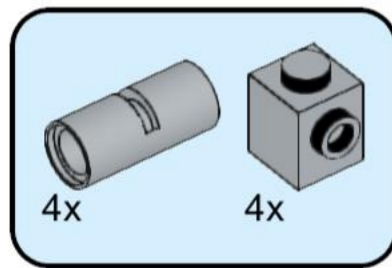

17

18

19

20

21

22

23

24

25

26

27

28

- 2x [Grey bush]
- 1x [Red bush]
- 2x [Grey sleeve]
- 1x [Grey plate]
- 1x [Black square plate]
- 1x [Grey connector]
- 1x [Grey sleeve]
- 1x [Red cap]
- 1x [Grey pin]